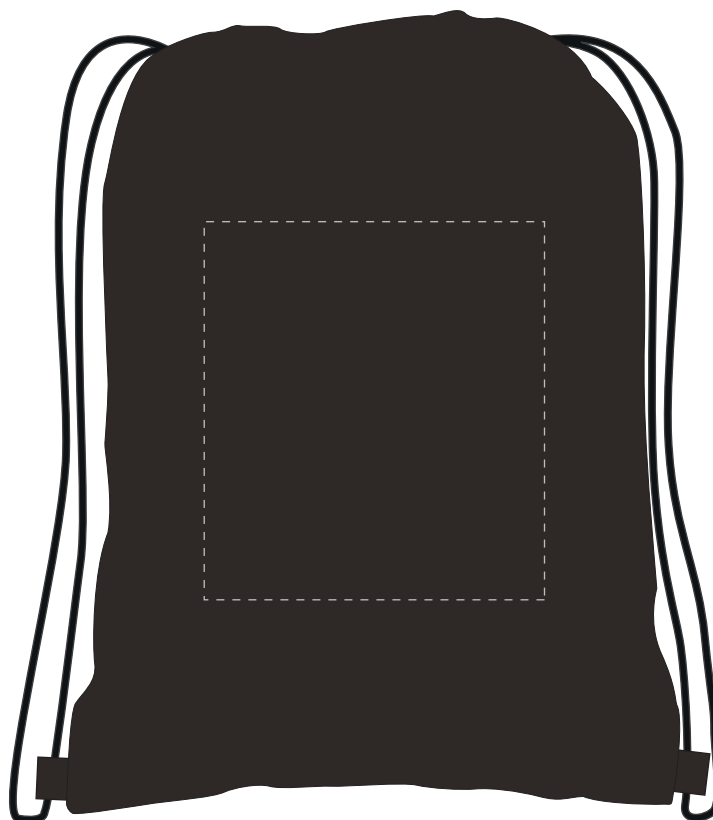

Your Ref:

Quantity:

Product Code: QB0621

Our Ref:

Version: 1

Product Colour: BLACK

**PRINTING CONCERNS:****PRODUCT INFO:**

We stock this item in the following colours

**PANTONE REFERENCE(S)**

● Colour 1

● Colour 2

ARTWORK SCALE 25%

Product Image for visualisation  
- colours may vary

BACK

**The dashed line is to demonstrate print area and will not appear on your printed item****PLEASE NOTE:**